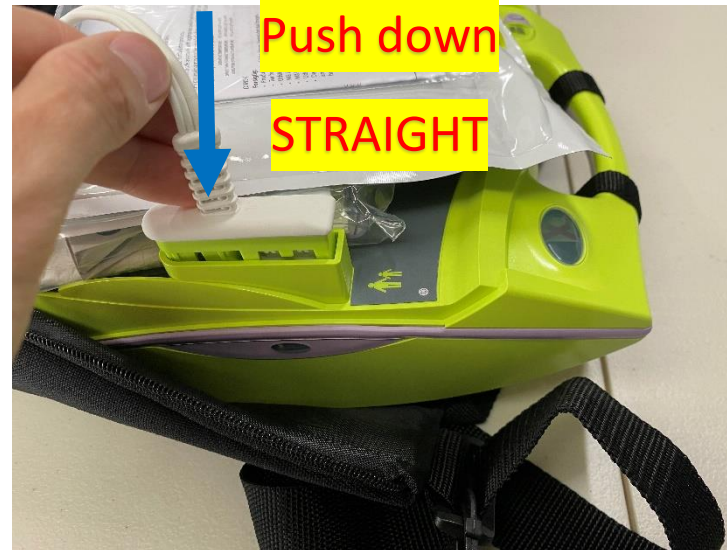

How to change pads for Zoll AED Plus:

For more information, don't hesitate to contact our team at 1300 729 575.