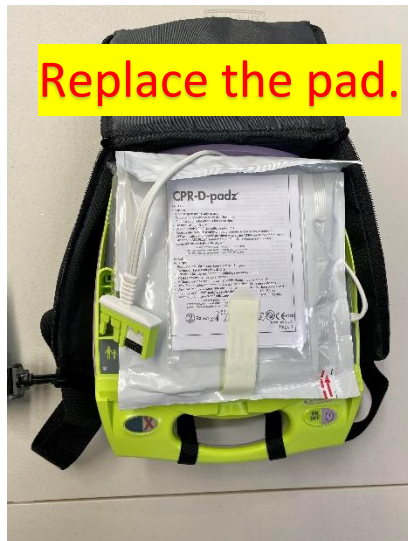

How to change pads for Zoll AED Plus:

For more information, don't hesitate to contact our team at 1300 729 575.