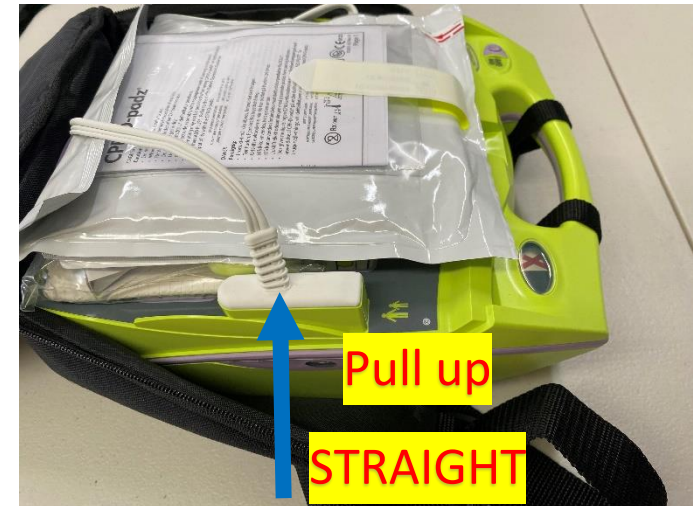

How to change pads for Zoll AED Plus:

For more information, don't hesitate to contact our team at 1300 729 575.